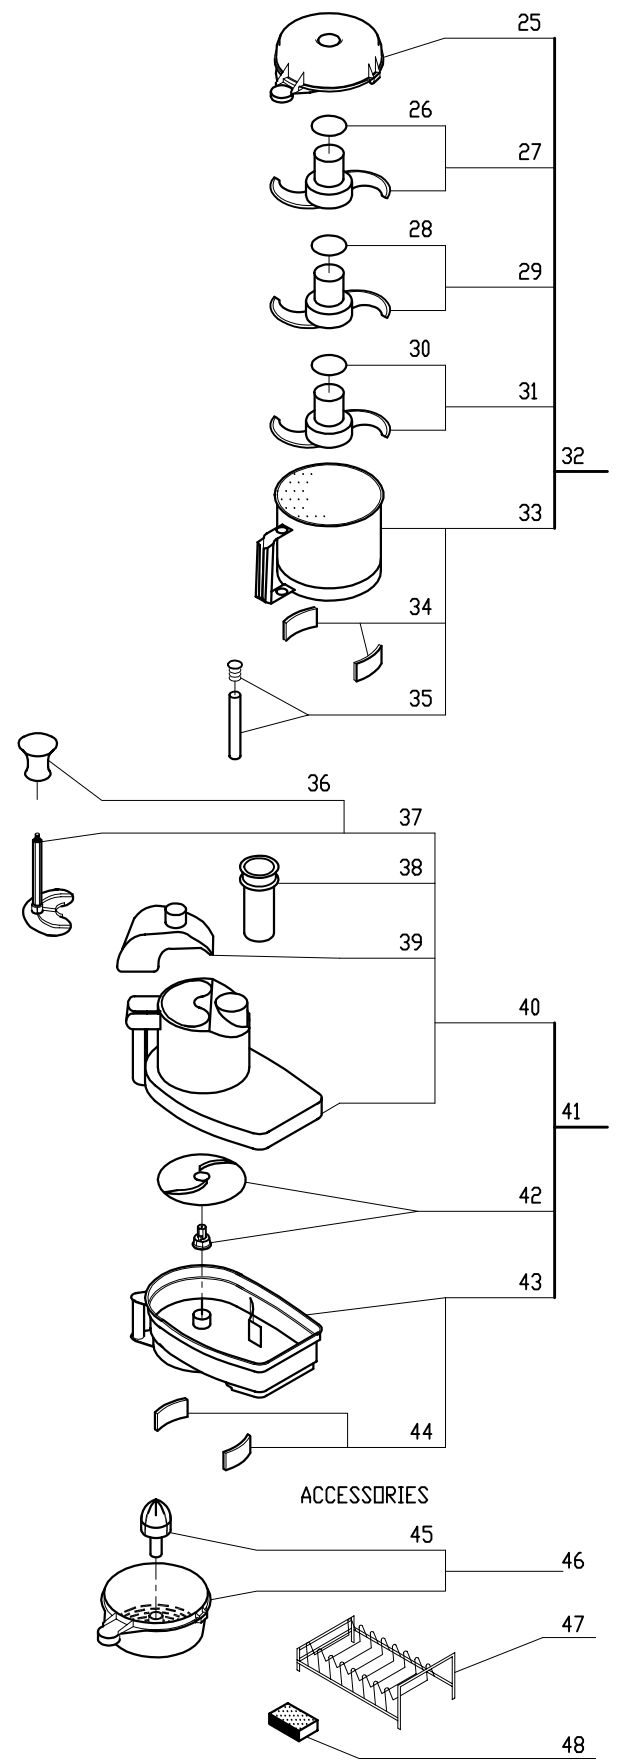

1- Speed, 120 Volt, 1 Phase, 60Hz., 1/2 HP.

1725 RPM, 7.2 Amps

INDEX	REF.	DESIGNATION	Pricelist in : USD
1	R118	Motor Support Seal	
2	CL316	Screw Cover	
3	R232A	Screw (Motor - MS)	
4	R276A	Louvre (mtl) W/Rivits	
5	R30206	Motor Support	
6	R30205	On/Off Switch Assy	
7	R30204	Data Plate	
8	R302058	Spacer, Circuit Board	
9	R3040UB	PC Board	
10	RA490	Strain Relief	
11	R240	Cord with Plug	
12	R30257	Motor Base Assy	
13	29357	(F) Magnetic Switch Assy, R302	
14	R30203	Shaft Ext.	
15	R30215	Sleeve, Motor	
16	R30216	Motor W/Sleeve	
17	R237	6203 Bearing R2 Top/Btm	
18	R3006UB	Motor (Century)	
19	R237	6203 Bearing R2 Top/Btm	
20	R222	Capacitor F/C Mtr (R2N)	
21	R278A	Baffle	
22	CL302	Base	
23	CL502	Foot	
24	CL318	Motor Base Screw	
25	R3031N	Bowl Lid (New Style)	
26	R30213	Cap, Blade	
27	R30210	* 'S' Blade (Smooth)	
28	R30213	Cap, Blade	
29	R30211	* 'S' Blade (Coarse Serrated)	
30	R30213	Cap, Blade	
31	R30212	* 'S' Blade (Fine Serrated)	
32	R30214	* Bowl Kit	
33	R3028SS	Bowl/Stainles Steel	
34	R3069U	Lckg Bush Set w/Screws	
35	R3071UA	Bowl Rod w/Press Fit Caps	
36	CL569	Pusher Knob	
37	CL323	Large Pusher Assy.	
38	CL324	Small Pusher	
39	CL322	Bracket, Large Pusher	
40	CL325	Cont. Feed Lead W. Pushers	
41	CL326	* Cont. Feed Kit	
42	CL320	Discharge Plate Assy.	
43	CL319	Cont. Feed Attach.	
44	R3069U	Lckg Bush Set w/Screws	
45	R30230.1	Juicer Cone	
46	R30230	* Juicer Kit	
47	R255	* Plate Rack	
48	R248	Honing Stone	