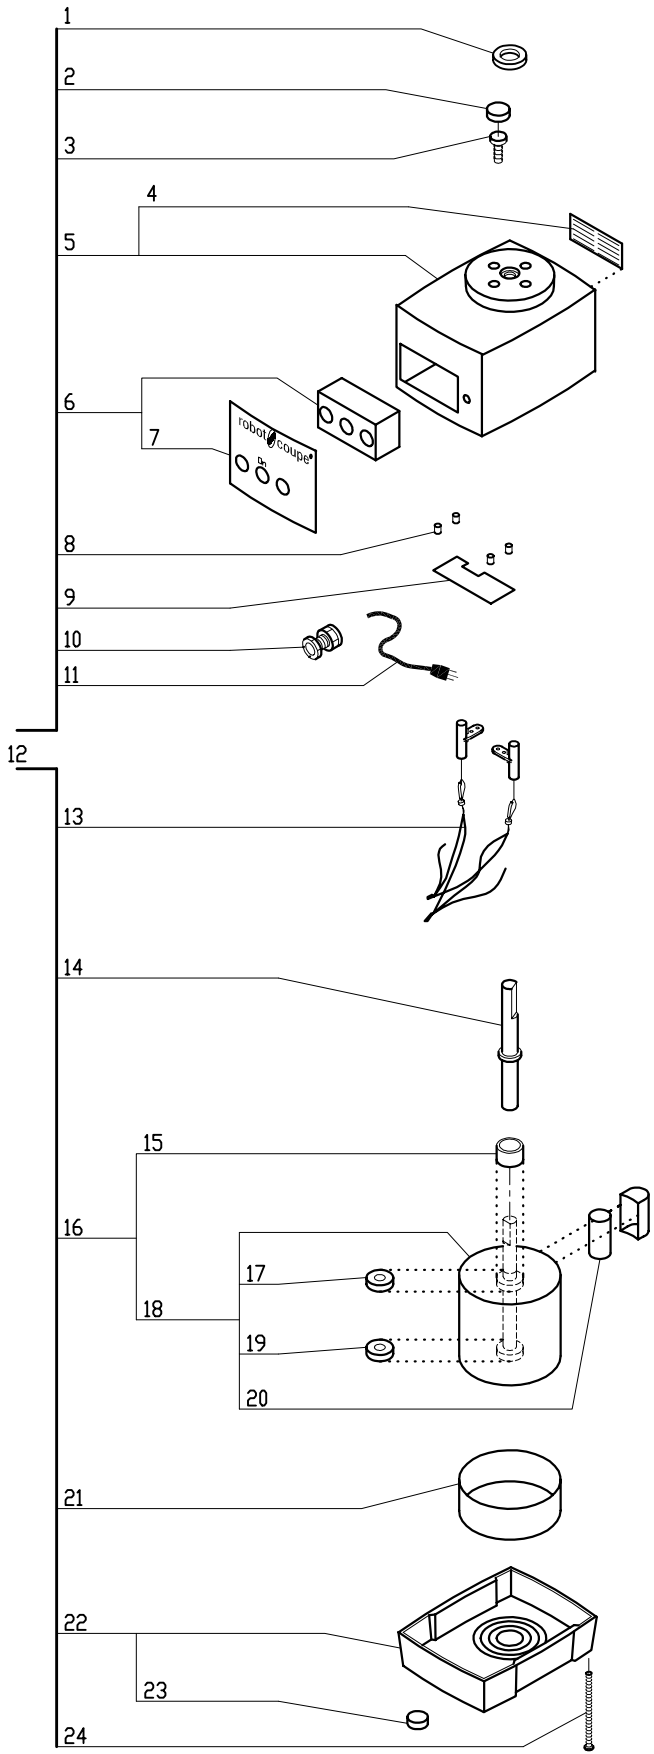

1- Speed, 120 Volt, 1 Phase, 60Hz., 1/2 HP.

1725 RPM, 7.2 Amps

INDEX	REF.	DESIGNATION	Pricelist in : USD
1	R118	Motor Support Seal	
2	CL316	Screw Cover	
3	R232A	Screw (Motor - MS)	
4	R276A	Louvre (mtl) W/Rivits	
5	R30206	Motor Support	
6	R30205	On/Off Switch Assy	
7	R30204	Data Plate	
8	R302058	Spacer, Circuit Board	
9	R3040UB	PC Board	
10	RA490	Strain Relief	
11	R240	Cord with Plug	
12	R30257	Motor Base Assy	
13	29357	(F) Magnetic Switch Assy, R302	
14	R30203	Shaft Ext.	
15	R30215	Sleeve, Motor	
16	R30216	Motor W/Sleeve	
17	R237	6203 Bearing R2 Top/Btm	
18	R3006UB	Motor (Century)	
19	R237	6203 Bearing R2 Top/Btm	
20	R222	Capacitor F/C Mtr (R2N)	
21	R278A	Baffle	
22	CL302	Base	
23	CL502	Foot	
24	CL318	Motor Base Screw	
25	R3031N	Bowl Lid (New Style)	
26	R30213	Cap, Blade	
27	R30210	* 'S' Blade (Smooth)	
28	R30213	Cap, Blade	
29	R30211	* 'S' Blade (Coarse Serrated)	
30	R30213	Cap, Blade	
31	R30212	* 'S' Blade (Fine Serrated)	
32	R30214	* Bowl Kit	
33	R3028SS	Bowl/Stainles Steel	
34	R3069U	Lckg Bush Set w/Screws	
35	R3071UA	Bowl Rod w/Press Fit Caps	
36	CL569	Pusher Knob	
37	CL323	Large Pusher Assy.	
38	CL324	Small Pusher	
39	CL322	Bracket, Large Pusher	
40	CL325	Cont. Feed Lead W. Pushers	
41	CL326	* Cont. Feed Kit	
42	CL320	Discharge Plate Assy.	
43	CL319	Cont. Feed Attach.	
44	R3069U	Lckg Bush Set w/Screws	
45	R30230.1	Juicer Cone	
46	R30230	* Juicer Kit	
47	R255	* Plate Rack	
48	R248	Honing Stone	