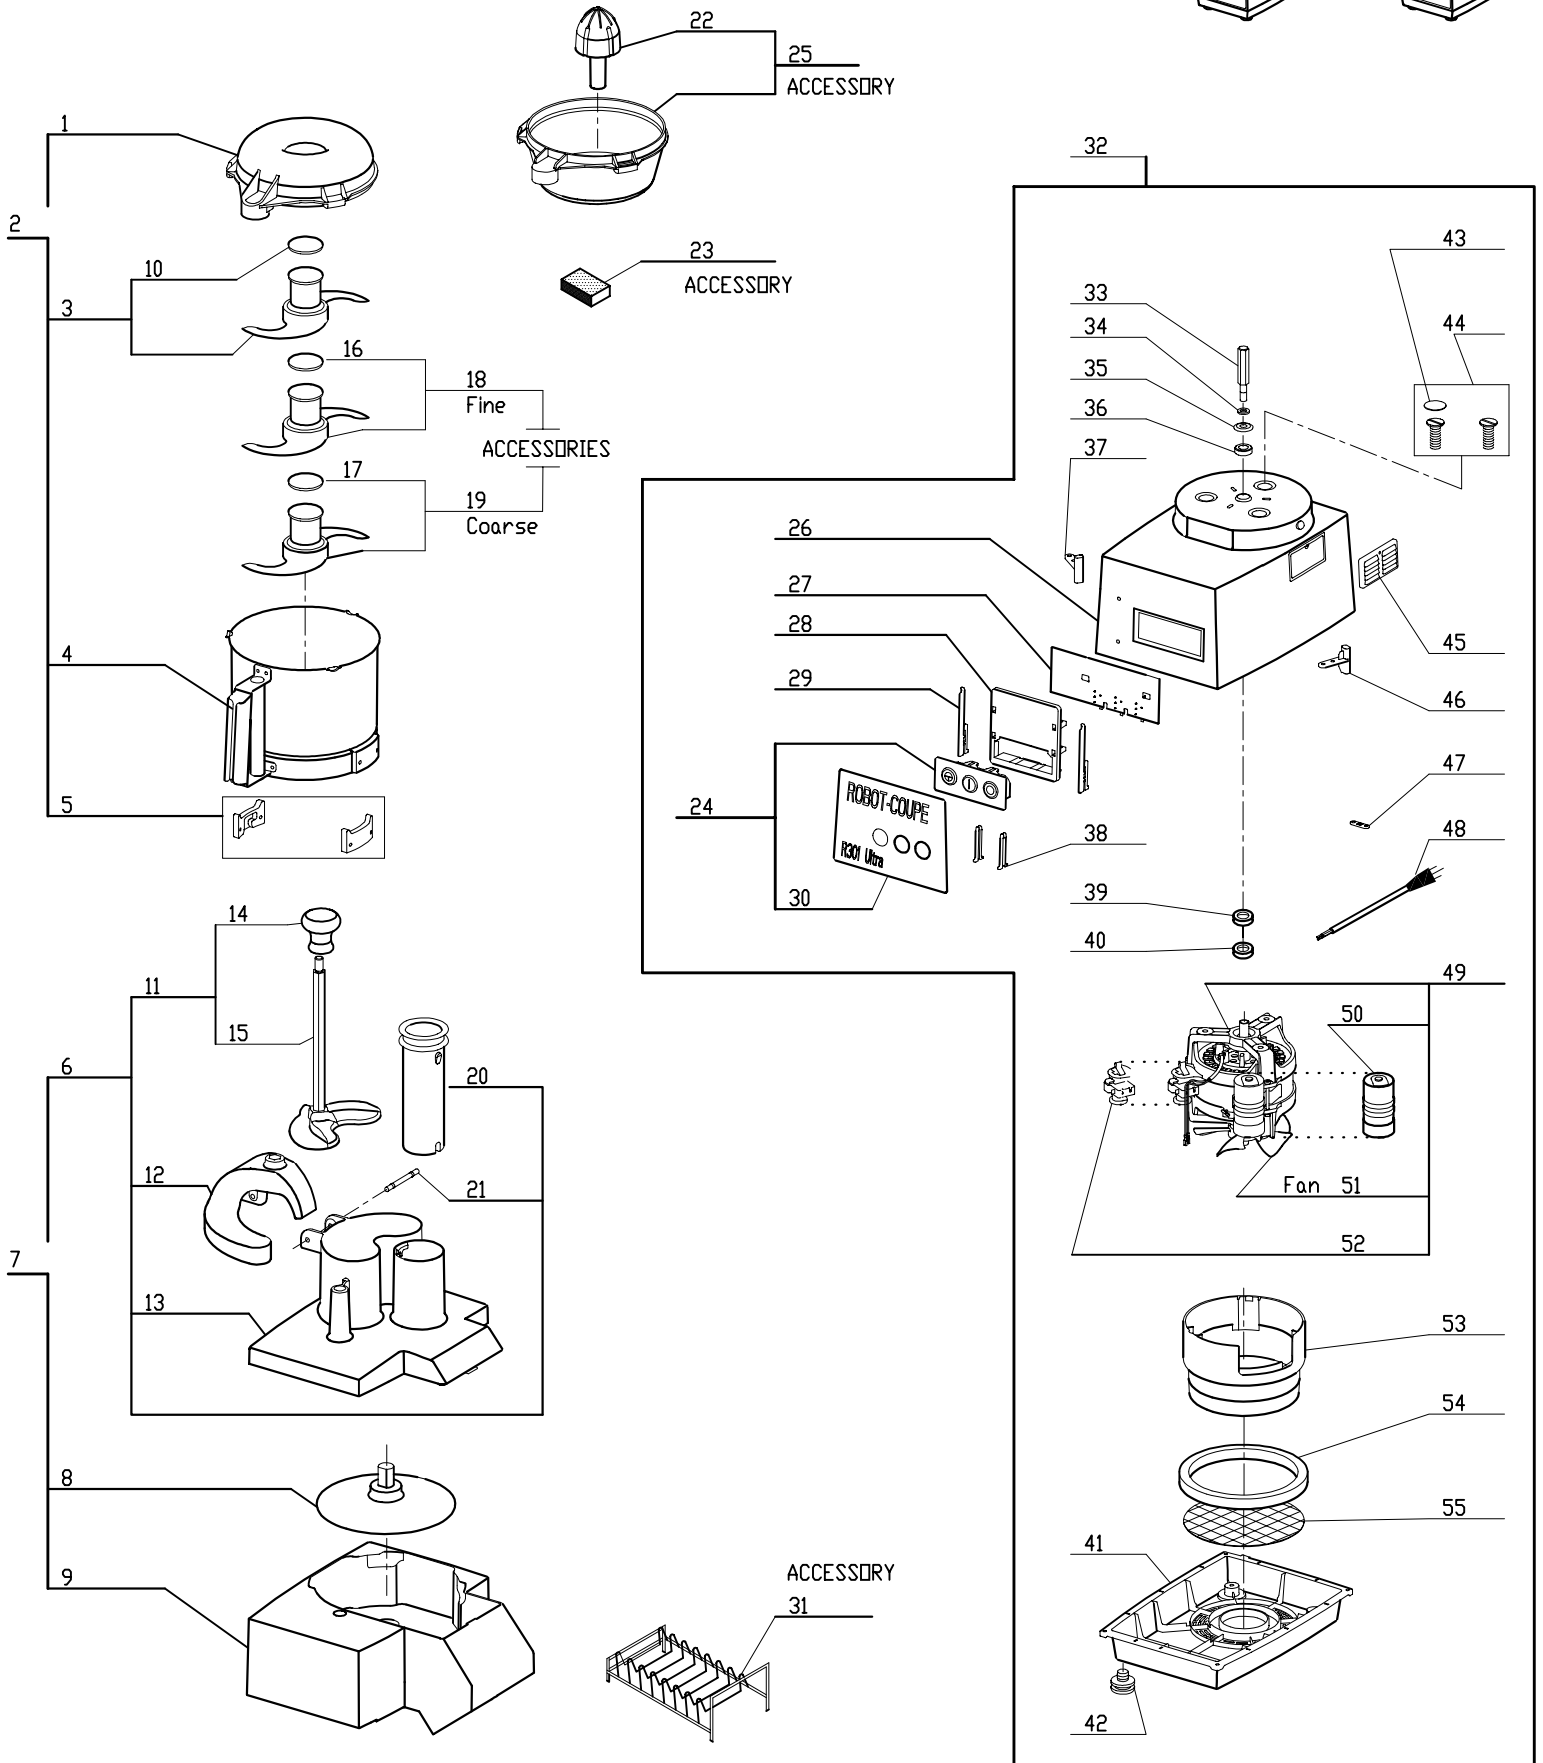

## R301 Ultra #3

INDEX	REF.	DESIGNATION	Pricelist in : USD
1	R3031N	Bowl Lid (New Style)	
2	R3032S	* Bowl Kit (S. Steel)	
3	R3029	* S Blade (Straight)	
4	R3028SS	Bowl/Stainles Steel	
5	R3069U	Lckg Bush Set w/Screws	
6	29922	(C) Cont Feed Lead Assy R300,R301U Srs C	
7	27213	* (C) Cont. Feed Kit (Series "C")	
8	R3090	Discharge Plate	
9	103728	(C) Cont Feed Attach. R300,R301U Srs "C"	
10	R3030	Cap Only, R301 S. Blade	
11	29880	(C) Large Pusher Assy R300,R301U Srs "C"	
12	29921	(C) Pusher Guide R300,R301U Series "C"	
13	103534	(C) Cont Feed Lead Only R300,R301U "C"	
14	CL569	Pusher Knob	
15	103703	(C) Large Pusher Only R300,R301U Srs "C"	
16	R3030	Cap Only, R301 S. Blade	
17	R3030	Cap Only, R301 S. Blade	
18	27135	* (C) Fine Serr. Blade R300,R301U "C"	
19	27065	* (C) Coarse Serr. Blade R300,R301U "C"	
20	118324	(L)Small Pusher	
21	103540	(C) Pusher Pivot Pin R300,R301U Series C	
22	R30230.1	Juicer Cone	
23	R248	Honing Stone	
24	29934	(C) Switch Panel Assy R301U Series C	
25	R30230	* Juicer Kit	
26	39080	(C) Motor Support R301U Series C	
27	103682	(C) Control Board R301U Series C	
28	102911	(C) PC Board Supp. R300,R301U Series "C"	
29	117703	(K)Control Board Retaining Pin	
30	407572	(C) Data Plate R301U "C"	
31	R255	* Plate Rack	
32	22280	(C) Motor Base Assy R301U Series C	
33	R3064U	Shaft Extension, Motor	
34	100096	(C) Spacer R300,R301U Series C	
35	R3065U	Deflector Washer SS	
36	R3072U	Spacer	
37	29441	(C) Reed Switch, R300,R301U Series "C"	
38	102913	(C) Button Block Retainer R300,R301U "C"	
39	R1716	Motor Support Seal	
40	R1716	Motor Support Seal	
41	29984	(C) Base R301U Series C	
42	R3001	Foot, Black	
43	R3026U	Screw Cover	
44	29083	(C) Motor Support Screw Set R301U Srs C	
45	R3022	Grill	
46	29441	(C) Reed Switch, R300,R301U Series "C"	
47	R233	Strain Relief	
48	503477	(C) Power Cord R300,R301U Series C	
49	303124	(C) Motor R301U Series C	
50	R3012U	Capacitor/180MF 120/160	
51	R110.1	Fan Blade Only(R100,CL30,CL50,R300#B)	
52	R3009U	Relay MTRPH - 16/39	
53	117903	(C) Cooling Duct R301U Series C	
54	R106	Bottom Cushion Bushing	
55	103761	(C) Screen R300,R301U Series C	