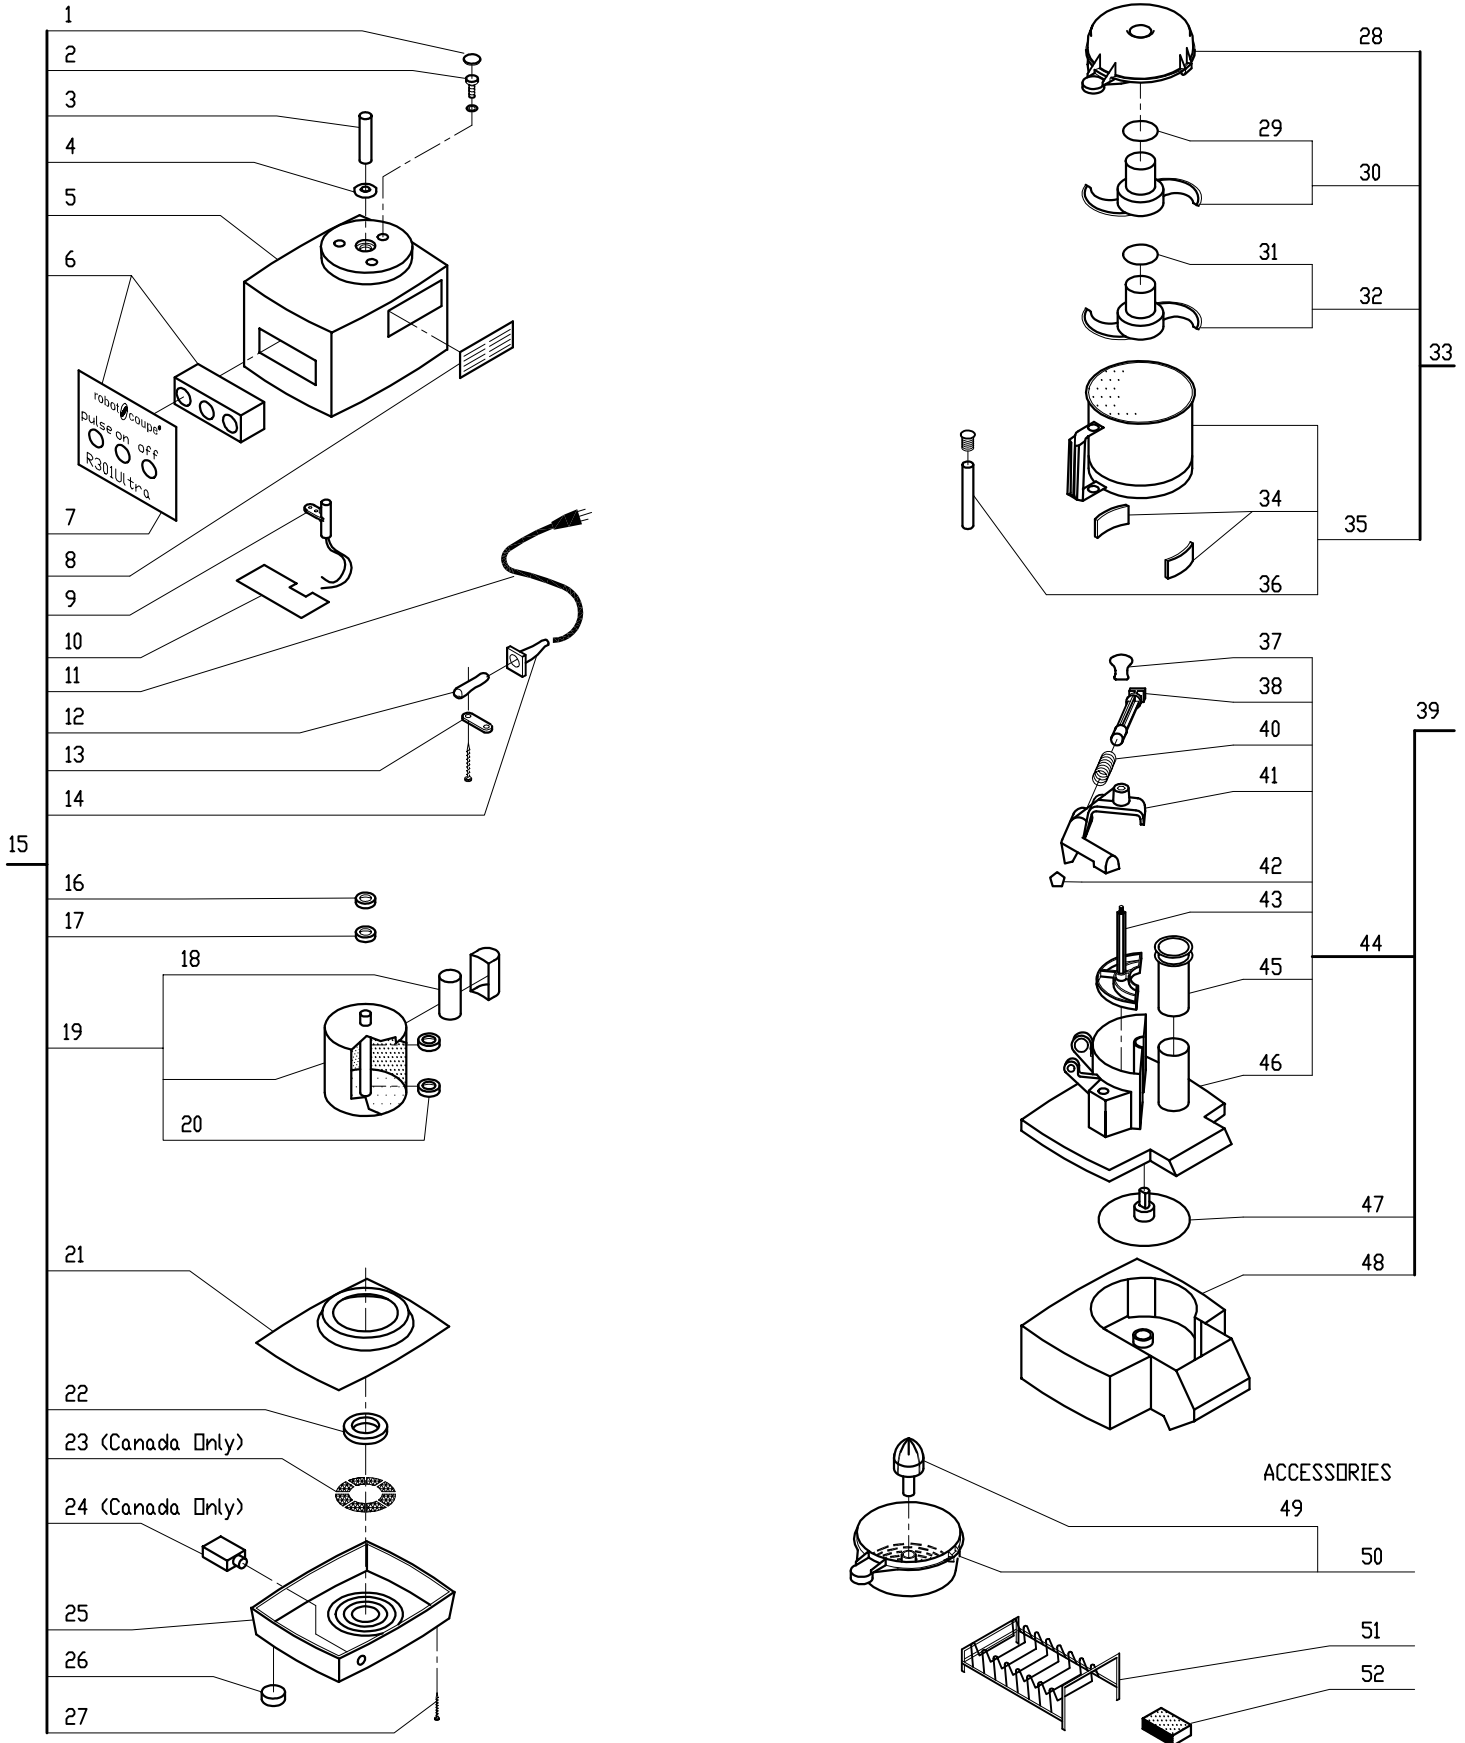

R301 Ultra Series B

Series B Machines-Serial Numbers 109/xxxxx and up

1- Speed, 120 Volt, 1 Phase, 60Hz., 1/2 HP.

1725 RPM, 9 Amps

INDEX	REF.	DESIGNATION	Pricelist in : USD
1	CL569	Pusher Knob	
2	29880	(C) Large Pusher Assy R300,R301U Srs "C"	
3	103703	(C) Large Pusher Only R300,R301U Srs "C"	
4	29922	(C) Cont Feed Lead Assy R300,R301U Srs C	
5	118324	(L)Small Pusher	
6	27213	* (C) Cont. Feed Kit (Series "C")	
7	29921	(C) Pusher Guide R300,R301U Series "C"	
8	103540	(C) Pusher Pivot Pin R300,R301U Series C	
9	103534	(C) Cont Feed Lead Only R300,R301U "C"	
10	R3090	Discharge Plate	
11	103728	(C) Cont Feed Attach. R300,R301U Srs "C"	
12	CL569	Pusher Knob	
13	CL579	No longer available	
14	R3089	Pin, Pusher Return	
15	R3081	Cont Feed Lead w/Lg Pshr	
16	R3088	Spring, Pusher Return	
17	R3087	Hinged Bracket,Lg Pusher	
18	R3086	Retaining Clip for Pin	
19	R3082	Small Pusher	
20	R3085	Large Pusher with Rod	
21	NLA	No longer available	
22	R3058A	Cont. Feed Lead	
23	R3090	Discharge Plate	
24	R3080	Continuous Feed Attachmt	
25	R3031N	Bowl Lid (New Style)	
26	R3032S	* Bowl Kit (S. Steel)	
27	R3030	Cap Only, R301 S. Blade	
28	R3029	* S Blade (Straight)	
29	R3028SS	Bowl/Stainles Steel	
30	R3069U	Lckg Bush Set w/Screws	
31	R3071UA	Bowl Rod w/Press Fit Caps	
32	R3091.1	Juicer Cone	
33	R3091	* Juicer Kit	
34	R248	Honing Stone	
35	R3030	Cap Only, R301 S. Blade	
36	27135	* (C) Fine Serr. Blade R300,R301U "C"	
37	R255	* Plate Rack	
38	R3064U	Shaft Extension,Motor	
39	R3072U	Spacer	
40	R3065U	Deflector Washer SS	
41	R3075U	Switch Block Assy	
42	39085	(G) Magnetic Switch Assy, BX3	
43	R3040UB	PC Board	
44	R3057U	Assembled Motor Base	
45	R222	Capacitor F/C Mtr (R2N)	
46	R3006UB	Motor (Century)	
47	R237	6203 Bearing R2 Top/Btm	
48	R3005	Baffle Plate	
49	R3004B	Btm Cushion Bushing,Cent	
50	R3072	Screen Kit (Canada Only)	
51	R286	8amp Breaker (R2ANN)	
52	R3003UA	Base w/Large Foot	
53	R3001	Foot, Black	
54	R119	Screw (Base-MS 3.9x19)	
55	R3026U	Screw Cover	
56	R3025A	Screw, MS Cent Mtr	
57	R3021UA	Motor Support (No Light)	
58	R3022	Grill	
59	R1716	Motor Support Seal	
60	R3066U	Data Plate	
61	R240	Cord with Plug	
62	R3034	Rubber Cord Sleeve	
63	R3045	Cord Protector	