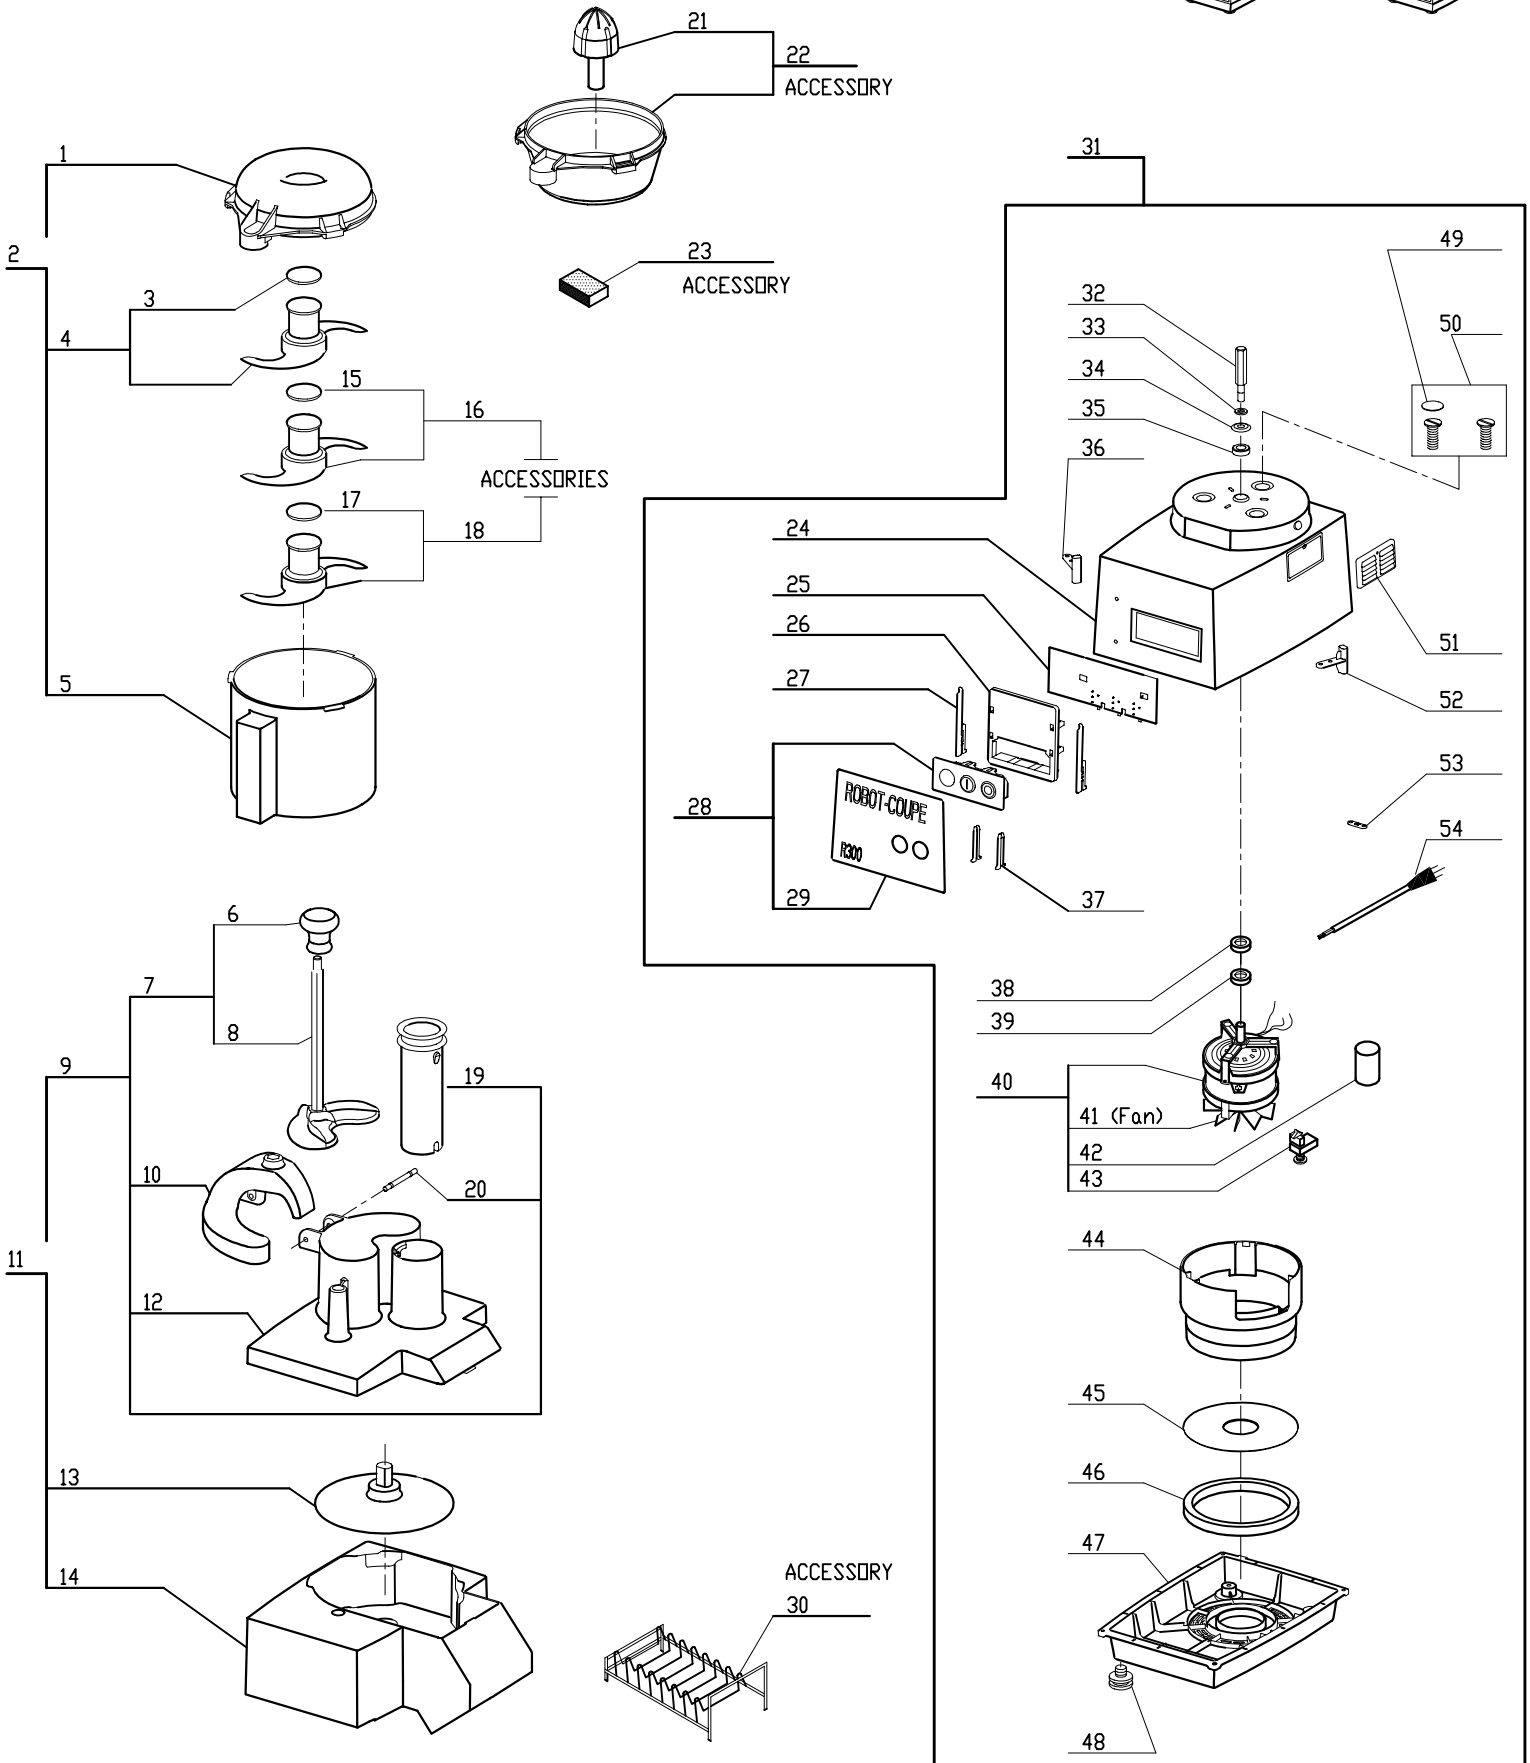

R300 Series C

Series C Machines # 258xxxxx03

1- Speed, 120 Volt, 1 Phase, 60Hz., 1/2 HP.
1725 RPM, 9 Amps

R300 #3

INDEX	REF.	DESIGNATION	Pricelist in : USD
1	R3031N	Bowl Lid (New Style)	
2	R3032N	* Bowl Kit (New Style)	
3	R3030	Cap Only, R301 S. Blade	
4	R3029	* S Blade (Straight)	
5	R3028N	Plastic Bowl	
6	CL569	Pusher Knob	
7	29880	(C) Large Pusher Assy R300,R301U Srs "C"	
8	103703	(C) Large Pusher Only R300,R301U Srs "C"	
9	29922	(C) Cont Feed Lead Assy R300,R301U Srs C	
10	29921	(C) Pusher Guide R300,R301U Series "C"	
11	27213	* (C) Cont. Feed Kit (Series "C")	
12	103534	(C) Cont Feed Lead Only R300,R301U "C"	
13	R3090	Discharge Plate	
14	103728	(C) Cont Feed Attach. R300,R301U Srs "C"	
15	R3030	Cap Only, R301 S. Blade	
16	27135	* (C) Fine Serr. Blade R300,R301U "C"	
17	R3030	Cap Only, R301 S. Blade	
18	27065	* (C) Coarse Serr. Blade R300,R301U "C"	
19	118324	(L)Small Pusher	
20	103540	(C) Pusher Pivot Pin R300,R301U Series C	
21	R30230.1	Juicer Cone	
22	R3091	* Juicer Kit	
23	R248	Honing Stone	
24	39079	(C) Motor Support R300 Series "C"	
25	103680	(C) Control Board R300 Series "C"	
26	102911	(C) PC Board Supp. R300,R301U Series "C"	
27	117703	(K)Control Board Retaining Pin	
28	29935	(C) Switch Panel Assy R300 "C"	
29	407571	(C) Data Plate R300 "C"	
30	R255	* Plate Rack	
31	22270	(C) Motor Base Assy R300 Series "C"	
32	R3064U	Shaft Extension, Motor	
33	100096	(C) Spacer R300,R301U Series C	
34	R3065U	Deflector Washer SS	
35	R3072U	Spacer	
36	29441	(C) Reed Switch, R300,R301U Series "C"	
37	102913	(C) Button Block Retainer R300,R301U "C"	
38	R1716	Motor Support Seal	
39	R1716	Motor Support Seal	
40	R3006A	Motor (B) (Fan Opp Shaft)	
41	R110.1	Fan Blade Only(R100,CL30,CL50,R300#B)	
42	R3012U	Capacitor/180MF 120/160	
43	R3009U	Relay MTRPH - 16/39	
44	R3005A	Baffle(Round)	
45	103761	(C) Screen R300,R301U Series C	
46	R106	Bottom Cushion Bushing	
47	39078	(C) Base R300 Series "C"	
48	R3001	Foot, Black	
49	BX3026	Screw Cover	
50	29298	MOT SUP SCREWS ASS B	
51	R3022	Grill	
52	29441	(C) Reed Switch, R300,R301U Series "C"	
53	R233	Strain Relief	
54	503477	(C) Power Cord R300,R301U Series C	