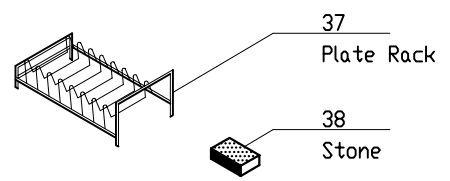

ACCESSORIES

R100CLR

INDEX	REF.	DESIGNATION	Pricelist in : USD
1	R121	Screw Cover	
2	R120	Motor Support Screw	
3	R118	Motor Support Seal	
4	R113	On/Off Sw Assy W/Data Pl	
5	R112	Data Plate	
6	R117	Motor Support Assy	
7	R276A	Louvre (mtl) W/Rivits	
8	R225	Rubber O Ring (Black)	
9	R115K	Safety Switch Assembly	
10	R104	Strain Relief	
11	R240	Cord with Plug	
12	R162	Motor Base Assy	
13	R3012U	Capacitor/180MF 120/160	
14	R110	Motor	
15	R159	Top Bearing	
16	R1715	6201 Bearing	
17	R110.1	Fan Blade Only(R100,CL30,CL50,R300#B)	
18	R3009U	Relay MTRPH - 16/39	
19	R107	Baffle	
20	R106	Bottom Cushion Bushing	
21	R123	Description NA	
22	R102	Base	
23	R286	8amp Breaker (R2ANN)	
24	R101	Foot	
25	R119	Screw (Base-MS 3.9x19)	
26	R153	Small Pusher	
27	R154	Large Pusher	
28	R152	Lid	
29	R3030	Cap Only, R301 S. Blade	
30	R157	* Serrated Blade	
31	R3030	Cap Only, R301 S. Blade	
32	R155	* Smooth Blade	
33	R151	Plate Support	
34	117900	(A) 2 1/2 Qt Clear Bowl, R100	
35	29900	(A) Safety Rod Assy	
36	R1776	Spring	
37	R255	* Plate Rack	
38	R248	Honing Stone	