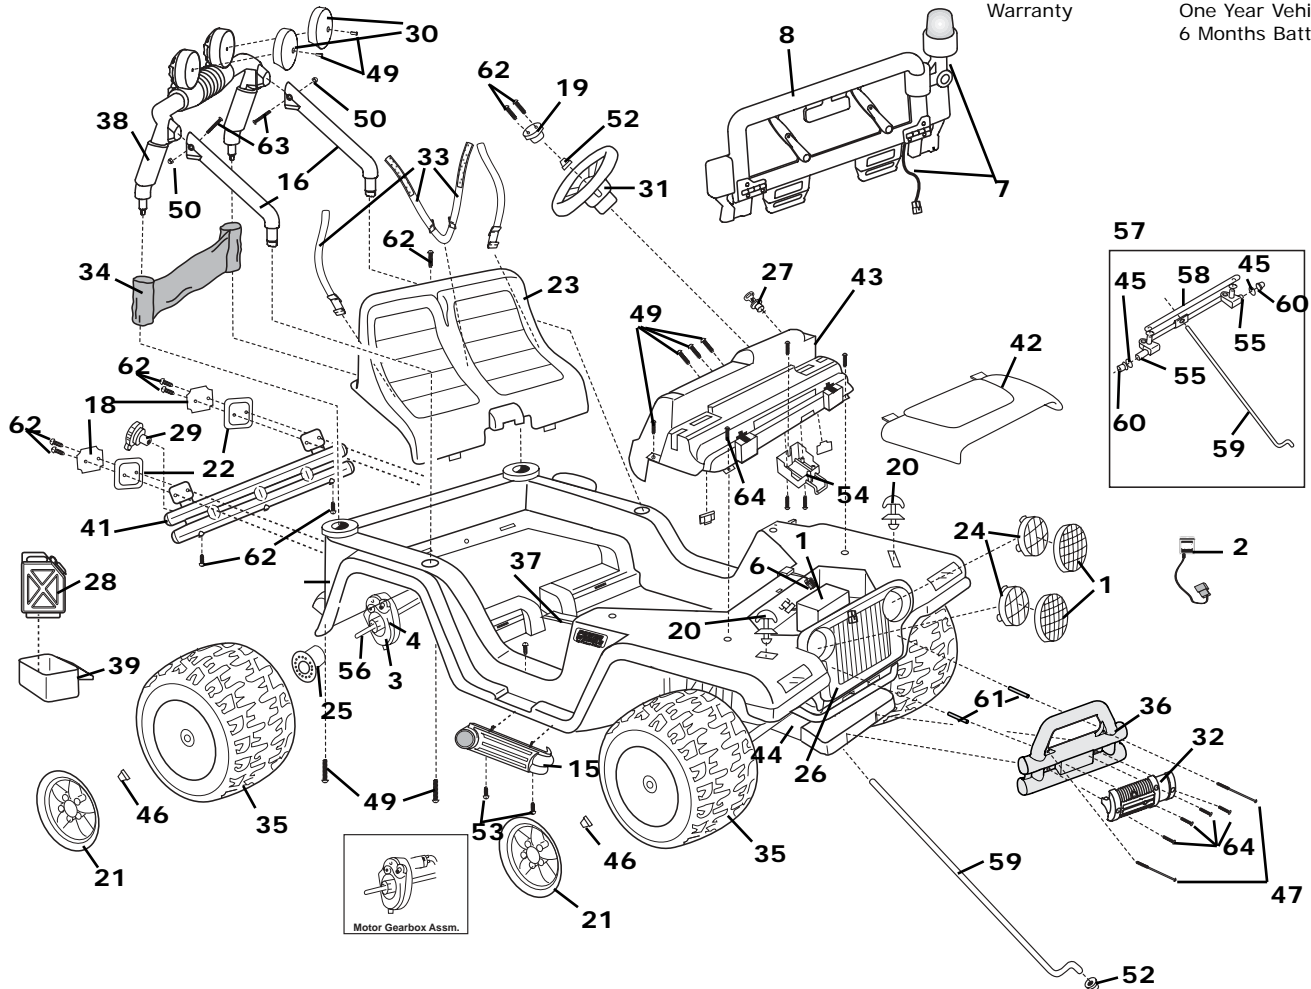

B2489

Barbie Beach Ranger

Advanced Series

12 Volt

Age Range: 3-7 years
 Weight Limit: 130 lbs
 Surfaces: Hard and Grass
 Speed: 2.5/5.0 mph for ward. 2.5 reverse
 Colors: Purple and Pink
 Intro: 2003
 Suggested Retail: \$299.99
 Box Dimensions: 20.75 x 33.75 x 44.75
 Warranty: One Year Vehicle
 6 Months Battery