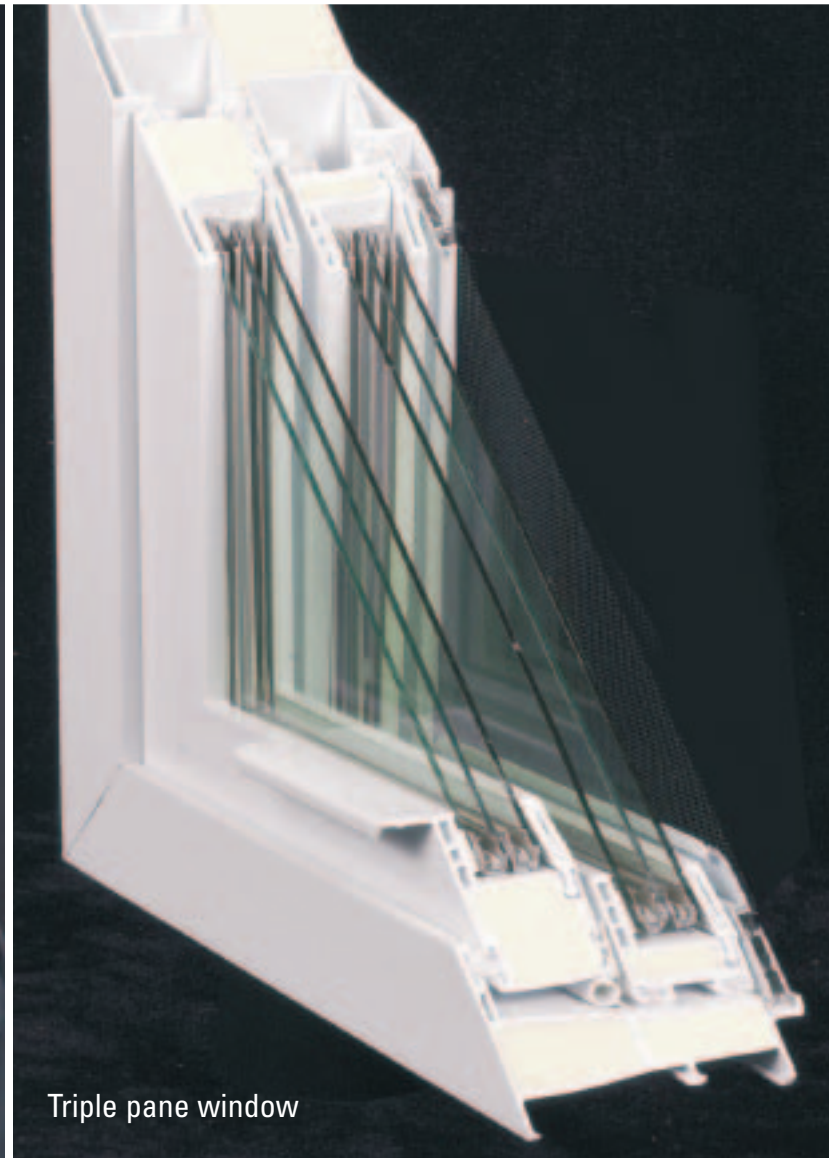

Triple pane window