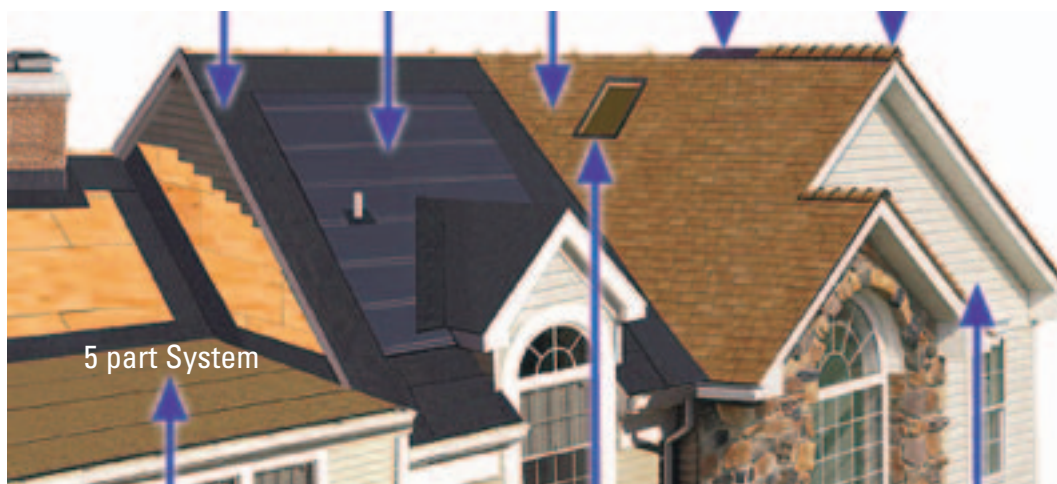

ROOFING ROOFING ROOFING ROOFING ROOFING