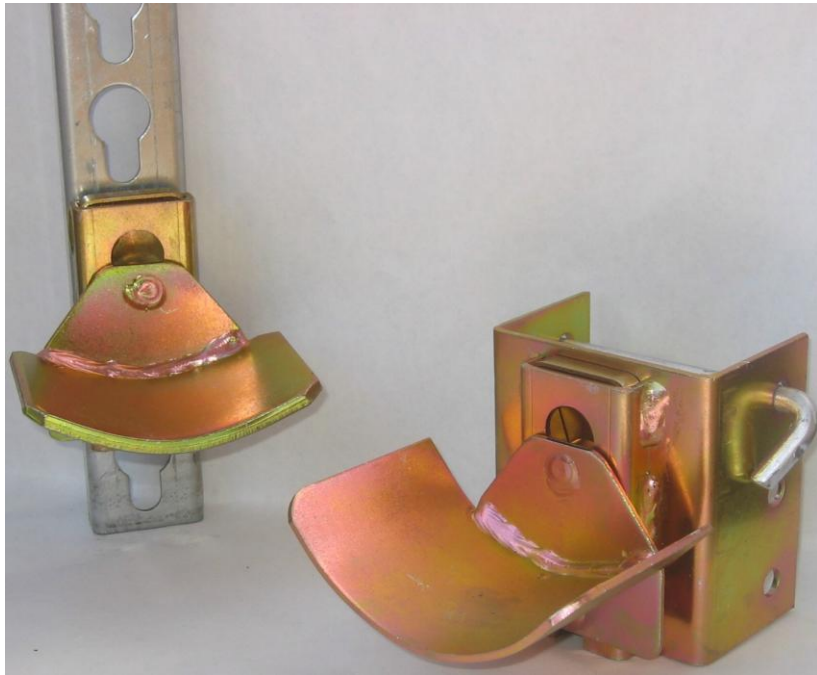

Potter Steel Service, LLC  
287 Collins Corner Rd., North Dartmouth, MA. 02747  
508-995-7139

Manufacture of Heavy steel jump cups  
Deep, Shallow, Flat and breakaway cups  
Pin style or Keyhole style & keyhole channels  
See our display at the show