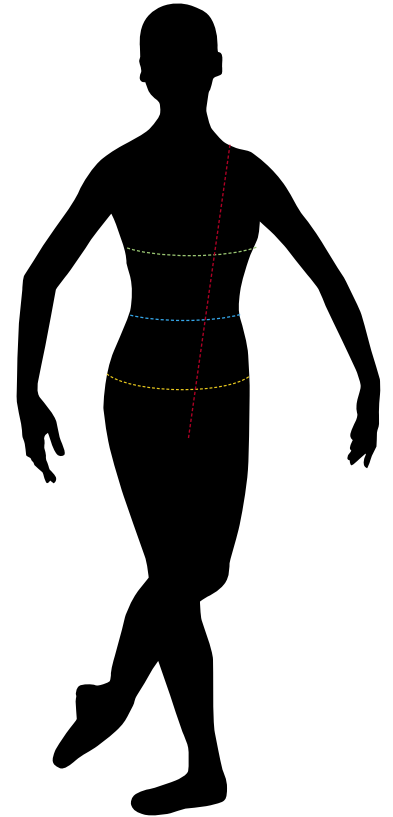

Girls Sizing

girth - - - - - bust - - - - - waist - - - - - hip - - - - -

Ladies Sizing

girth - - - - - bust - - - - - waist - - - - - hip - - - - -

BLOCH[®]

All measurements are in inches unless other wise indicated.

GIRLS SIZE CHART

	2-4	4-6 (CHP)	6x/7 (CHS)	8-10 (CHM)	12 (CHL)	14
CHEST	20"-21"	21"-23"	23"-25"	25"-27"	27"-29"	29"-31"
WAIST	18"-19"	19"-21"	21"-22"	22"-23"	23"-25"	26"-28"
HIP	21"-23"	23"-25"	25"-27"	27"-29"	29"-31"	31"-33"
GIRTH	32"-35"	36"-39"	40"-43"	44"-47"	48"-51"	52"-55"
INSEAM	18"-20"	20"-22"	22"-24"	24"-26"	26"-28"	28"-30"

LADIES SIZE CHART

	Petite (P)	Petite Tall/ Long (*P)	Small (S)	Small Tall/ Long (*S)	Medium (M)	Medium Tall/ Long (*M)	Large (L)	Large Tall/ Long (*L)	X Large (XL)	X Large Tall/ Long (*XL)
BUST	30"-32"	30"-32"	32"-34"	32"-34"	34"-36"	34"-36"	36"-38"	36"-38"	38"-40"	38"-40"
WAIST	22"-24"	22"-24"	24"-26"	24"-26"	26"-28"	26"-28"	28"-30"	28"-30"	30"-32"	30"-32"
HIP	33"-35"	33"-35"	35"-37"	35"-37"	37"-39"	37"-39"	39"-41"	39"-41"	41"-42"	41"-42"
GIRTH	55"-57"	57"-59"	57"-59"	59"-61"	59"-61"	61"-63"	61"-63"	63"-65"	63"-65"	65"-67"
INSEAM	30"-34"	33"-36"	30"-34"	33"-36"	30"-34"	33"-36"	30"-34"	33"-36"	30"-34"	33"-36"

* A Style in Tall or Long will have a 'T' or 'L' at the end of the style number.

MENS SIZE CHART

	X Small (XS)	Small (S)	Medium (M)	Large (L)	X Large (XL)
CHEST	33"-35"	35"-37"	37"-39"	39"-41"	41"-43"
WAIST	26"-28"	28"-30"	30"-32"	32"-34"	34"-36"
INSEAM	31"-35"	31"-35"	31"-35"	31"-35"	31"-35"