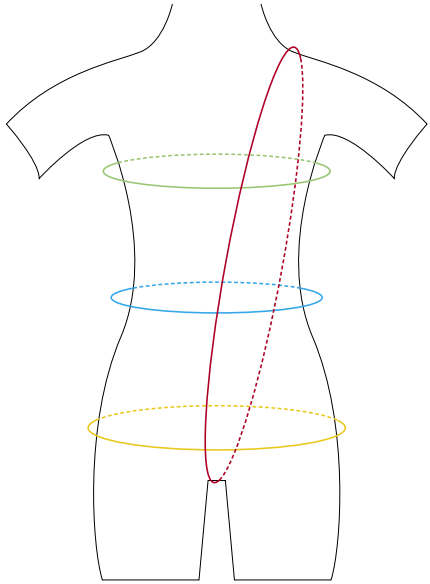

Girls Sizing

girth - - - - - bust - - - - - waist - - - - - hip - - - - -

Ladies Sizing

girth - - - - - bust - - - - - waist - - - - - hip - - - - -

BLOCH[®]

All measurements are in inches unless other wise indicated.

GIRLS SIZE CHART

	2-4	4-6 (CHP)	6x/7 (CHS)	8-10 (CHM)	12 (CHL)	14
CHEST	20"-21"	21"-23"	23"-25"	25"-27"	27"-29"	29"-31"
WAIST	18"-19"	19"-21"	21"-22"	22"-23"	23"-25"	26"-28"
HIP	21"-23"	23"-25"	25"-27"	27"-29"	29"-31"	31"-33"
GIRTH	32"-35"	36"-39"	40"-43"	44"-47"	48"-51"	52"-55"
INSEAM	18"-20"	20"-22"	22"-24"	24"-26"	26"-28"	28"-30"

LADIES SIZE CHART

	Petite (P)	Petite Tall/ Long (*P)	Small (S)	Small Tall/ Long (*S)	Medium (M)	Medium Tall/ Long (*M)	Large (L)	Large Tall/ Long (*L)	X Large (XL)	X Large Tall/ Long (*XL)
BUST	30"-32"	30"-32"	32"-34"	32"-34"	34"-36"	34"-36"	36"-38"	36"-38"	38"-40"	38"-40"
WAIST	22"-24"	22"-24"	24"-26"	24"-26"	26"-28"	26"-28"	28"-30"	28"-30"	30"-32"	30"-32"
HIP	33"-35"	33"-35"	35"-37"	35"-37"	37"-39"	37"-39"	39"-41"	39"-41"	41"-42"	41"-42"
GIRTH	55"-57"	57"-59"	57"-59"	59"-61"	59"-61"	61"-63"	61"-63"	63"-65"	63"-65"	65"-67"
INSEAM	30"-34"	33"-36"	30"-34"	33"-36"	30"-34"	33"-36"	30"-34"	33"-36"	30"-34"	33"-36"

* A Style in Tall or Long will have a 'T' or 'L' at the end of the style number.

MENS SIZE CHART

	X Small (XS)	Small (S)	Medium (M)	Large (L)	X Large (XL)
CHEST	33"-35"	35"-37"	37"-39"	39"-41"	41"-43"
WAIST	26"-28"	28"-30"	30"-32"	32"-34"	34"-36"
INSEAM	31"-35"	31"-35"	31"-35"	31"-35"	31"-35"