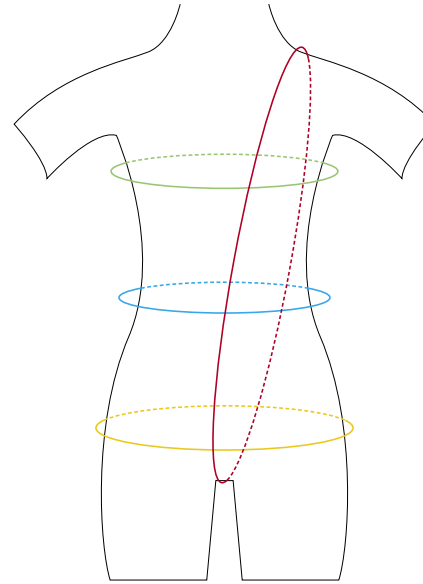

Girls Sizing

girth - - - - - bust - - - - - waist - - - - - hip - - - - -

Ladies Sizing

girth - - - - - bust - - - - - waist - - - - - hip - - - - -

BLOCH[®]

All measurements are in inches unless other wise indicated.

GIRLS SIZE CHART

	2-4	4-6 (CHP)	6x/7 (CHS)	8-10 (CHM)	12 (CHL)	14
CHEST	20"-21"	21"-23"	23"-25"	25"-27"	27"-29"	29"-31"
WAIST	18"-19"	19"-21"	21"-22"	22"-23"	23"-25"	26"-28"
HIP	21"-23"	23"-25"	25"-27"	27"-29"	29"-31"	31"-33"
GIRTH	32"-35"	36"-39"	40"-43"	44"-47"	48"-51"	52"-55"
INSEAM	18"-20"	20"-22"	22"-24"	24"-26"	26"-28"	28"-30"

LADIES SIZE CHART

	Petite (P)	Petite Tall/ Long (*P)	Small (S)	Small Tall/ Long (*S)	Medium (M)	Medium Tall/ Long (*M)	Large (L)	Large Tall/ Long (*L)	X Large (XL)	X Large Tall/ Long (*XL)
BUST	30"-32"	30"-32"	32"-34"	32"-34"	34"-36"	34"-36"	36"-38"	36"-38"	38"-40"	38"-40"
WAIST	22"-24"	22"-24"	24"-26"	24"-26"	26"-28"	26"-28"	28"-30"	28"-30"	30"-32"	30"-32"
HIP	33"-35"	33"-35"	35"-37"	35"-37"	37"-39"	37"-39"	39"-41"	39"-41"	41"-42"	41"-42"
GIRTH	55"-57"	57"-59"	57"-59"	59"-61"	59"-61"	61"-63"	61"-63"	63"-65"	63"-65"	65"-67"
INSEAM	30"-34"	33"-36"	30"-34"	33"-36"	30"-34"	33"-36"	30"-34"	33"-36"	30"-34"	33"-36"

* A Style in Tall or Long will have a 'T' or 'L' at the end of the style number.

MENS SIZE CHART

	X Small (XS)	Small (S)	Medium (M)	Large (L)	X Large (XL)
CHEST	33"-35"	35"-37"	37"-39"	39"-41"	41"-43"
WAIST	26"-28"	28"-30"	30"-32"	32"-34"	34"-36"
INSEAM	31"-35"	31"-35"	31"-35"	31"-35"	31"-35"